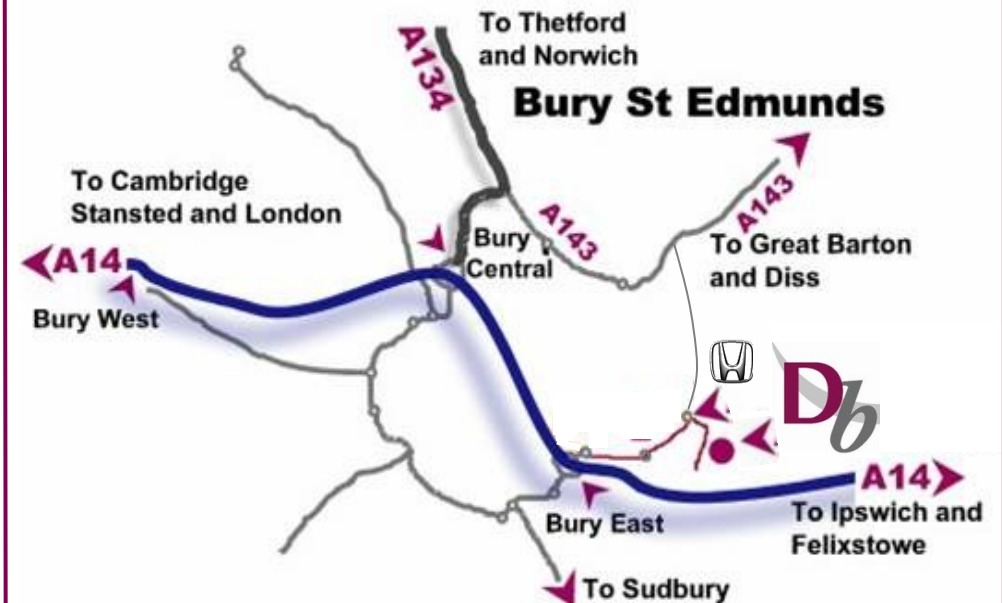

enquiries@db-conferencerooms.co.uk

How to find us

We are on the Suffolk Business Park in the Moreton Hall area of Bury St Edmunds.

From the A14: (Junction 44 - Bury East exit) proceed north up **Bedingfield Way** (1) and the small Homebase roundabout (2) and finally take the last exit, marked **Kempson Way/ Suffolk Business Park**, at the John Banks roundabout (3).

From Diss: Turn left at the mini roundabout going under the railway bridge and heading towards the Moreton Hall area of Bury St Edmunds. Go straight over the lights and over 2 roundabouts. At the 3rd roundabout you will see **John Banks Honda**.

Latitude = 52.2390, Longitude = 0.7515 Lat = 52 degrees.
14.3 minutes North Long = 0 degrees, 45.1 minutes East.